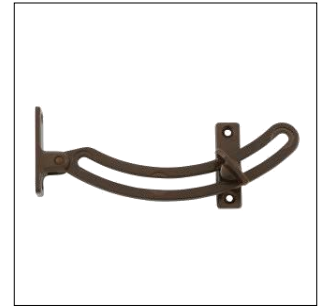

WINDOW FITTINGS

QUADRANT STAY - ZINC DIECAST

Fixings supplied.

For spare screw use code 034** where ** indicates finish code. I.e. 034BR

For screw & base use code 035** where ** indicates finish code. I.e. 035BR

PRODUCT CODE	DESCRIPTION	QTY	PER	PCK
033BR	QUADRANT STAY BRASS FINISH	1	EA	10
033CP	QUADRANT STAY CHROME	1	EA	10
033SC	QUADRANT STAY S/CHROME	1	EA	10
033FB	QUADRANT STAY BRONZE	1	EA	10

QUADRANT STAY - SOLID BRASS

SPLIT RAIL FASTENER - ZINC DIECAST - LEFT HAND

Fixings supplied.

PRODUCT CODE	DESCRIPTION	QTY	PER	PCK
055BRL	SPLIT RAIL FASTENER BRASS	1	EA	20
055CPL	SPLIT RAIL FASTENER CHROME	1	EA	20
055SCL	SPLIT RAIL FASTENER S/CHROME	1	EA	20
055FBL	SPLIT RAIL FASTENER BRONZE	1	EA	20

SPLIT RAIL FASTENER - ZINC DIECAST - RIGHT HAND

Fixings supplied.

PRODUCT CODE	DESCRIPTION	QTY	PER	PCK
055BRR	SPLIT RAIL FASTENER BRASS	1	EA	20
055CPR	SPLIT RAIL FASTENER CHROME	1	EA	20
055SCR	SPLIT RAIL FASTENER S/CHROME	1	EA	20
055FBR	SPLIT RAIL FASTENER BRONZE	1	EA	20