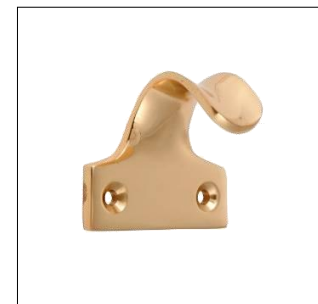

SASH LIFT - SOLID BRASS

Fixings supplied.

PRODUCT CODE	DESCRIPTION	QTY	PER	PCK
48BR4015	SASH LIFT BRASS	1	EA	10
48CP4015	SASH LIFT CHROME	1	EA	10
48SC4015	SASH LIFT S/CHROME	1	EA	10