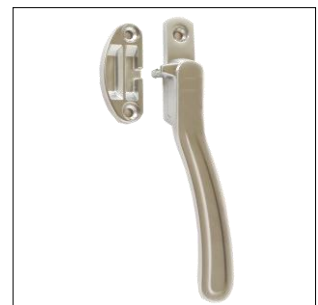

NORDIC LOCKING FANLIGHT STAY

European inspired design.
Extra security in the closed position.
250mm overall length

PRODUCT CODE	DESCRIPTION	QTY	PER	PCK
257PWLK	FANLIGHT STAY WHITE LOCK.	1	EA	20
257SCLK	FANLIGHT STAY S/CHROME LOCK.	1	EA	20

NORDIC NON-LOCKING COCKSPUR

European inspired design.
Right and left handed fitments.

PRODUCT CODE	DESCRIPTION	QTY	PER	PCK
255PWNLLH	COCKSPUR (LH) WHITE N/L.	1	EA	20
255SCNLLH	COCKSPUR (LH) S/CHROME N/L.	1	EA	20
255PWNLRH	COCKSPUR (RH) WHITE N/L.	1	EA	20
255SCNLRH	COCKSPUR (RH) S/CHROME N/L.	1	EA	20