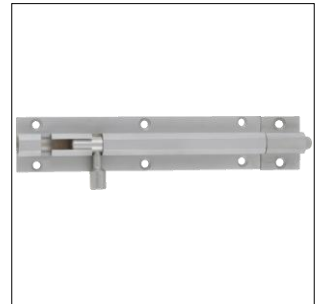

## SOCKET BOLTS - SOLID BRASS

Fixings supplied. 75mm length.  
8mm Brass rod. Made from seamless Brass extrusion.

PRODUCT CODE	DESCRIPTION	QTY	PER	PCK
262FB0875BP	SOCKET BOLT (75MM) BRONZE	1	EA	10
262CP0875BP	SOCKET BOLT (75MM) CHROME	1	EA	10
262BR0875BP	SOCKET BOLT (75MM) BRASS	1	EA	10
262SC0875BP	SOCKET BOLT (75MM) S/CHROME	1	EA	10

## SOCKET BOLTS - SOLID BRASS

Fixings supplied. 100mm length.  
8mm Brass rod. Made with seamless Brass extrusion.

PRODUCT CODE	DESCRIPTION	QTY	PER	PCK
262FB08100BP	SOCKET BOLT (100MM) BRONZE	1	EA	10
262CP08100BP	SOCKET BOLT (100MM) CHROME	1	EA	10
262BR08100BP	SOCKET BOLT (100MM) BRASS	1	EA	10
262SC08100BP	SOCKET BOLT (100MM) S/CHROME	1	EA	10

## SOCKET BOLTS - SOLID BRASS

Fixings supplied. 150mm length.  
10mm Brass rod. Made from seamless brass extrusion.

PRODUCT CODE	DESCRIPTION	QTY	PER	PCK
262FB10150	SOCKET BOLT (150MM) BRONZE	1	EA	10
262CP10150	SOCKET BOLT (150MM) CHROME	1	EA	10
262BR10150	SOCKET BOLT (150MM) BRASS	1	EA	10
262SC10150	SOCKET BOLT (150MM) S/CHROME	1	EA	10

## SOCKET BOLTS - SOLID BRASS

Fixings supplied. 200mm length.  
10mm Brass rod. Made from seamless brass extrusion.

PRODUCT CODE	DESCRIPTION	QTY	PER	PCK
262FB10200	SOCKET BOLT (200MM) BRONZE	1	EA	10
262CP10200	SOCKET BOLT (200MM) CHROME	1	EA	10
262BR10200	SOCKET BOLT (200MM) BRASS	1	EA	10
262SC10200	SOCKET BOLT (200MM) S/CHROME	1	EA	10