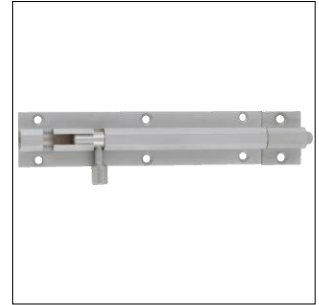

## SOCKET BOLTS - SOLID BRASS

Fixings supplied. 60mm length.  
8mm Brass rod. Made from seamless Brass extrusion.

PRODUCT CODE	DESCRIPTION	QTY	PER	PCK
262FB0860BP	SOCKET BOLT (60MM) BRONZE	1	EA	10
262CP0860BP	SOCKET BOLT (60MM) CHROME	1	EA	10
262BR0860BP	SOCKET BOLT (60MM) BRASS	1	EA	10
262SC0860BP	SOCKET BOLT (60MM) S/CHROME	1	EA	10

## SOCKET BOLTS - SOLID BRASS

Fixings supplied. 75mm length.  
8mm Brass rod. Made from seamless Brass extrusion.

PRODUCT CODE	DESCRIPTION	QTY	PER	PCK
262FB0875BP	SOCKET BOLT (75MM) BRONZE	1	EA	10
262CP0875BP	SOCKET BOLT (75MM) CHROME	1	EA	10
262BR0875BP	SOCKET BOLT (75MM) BRASS	1	EA	10
262SC0875BP	SOCKET BOLT (75MM) S/CHROME	1	EA	10

## SOCKET BOLTS - SOLID BRASS

Fixings supplied. 100mm length.  
8mm Brass rod. Made with seamless Brass extrusion.

PRODUCT CODE	DESCRIPTION	QTY	PER	PCK
262FB08100BP	SOCKET BOLT (100MM) BRONZE	1	EA	10
262CP08100BP	SOCKET BOLT (100MM) CHROME	1	EA	10
262BR08100BP	SOCKET BOLT (100MM) BRASS	1	EA	10
262SC08100BP	SOCKET BOLT (100MM) S/CHROME	1	EA	10

## SOCKET BOLTS - SOLID BRASS

Fixings supplied. 150mm length.  
10mm Brass rod. Made from seamless brass extrusion.

PRODUCT CODE	DESCRIPTION	QTY	PER	PCK
262FB10150	SOCKET BOLT (150MM) BRONZE	1	EA	10
262CP10150	SOCKET BOLT (150MM) CHROME	1	EA	10
262BR10150	SOCKET BOLT (150MM) BRASS	1	EA	10
262SC10150	SOCKET BOLT (150MM) S/CHROME	1	EA	10