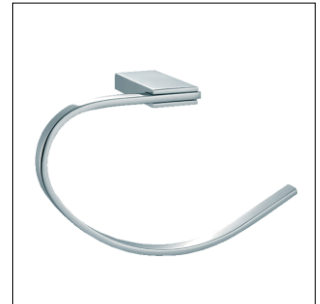

BATHROOM FITTINGS

RINNOVA TOILET ROLL HOLDER

Polished chrome on solid brass.
European inspired design.
Concealed fixing.
DIY friendly installation.
5 year warranty.

PRODUCT CODE	DESCRIPTION	QTY	PER	PCK
796CP	TOILET ROLL HOLDER CHROME	1	EA	10

RINNOVA TOWEL RAIL

Polished chrome on solid brass.
European inspired design.
600MM overall length.
Concealed fixing.
DIY friendly installation.
5 year warranty.

PRODUCT CODE	DESCRIPTION	QTY	PER	PCK
795CP600	TOWEL RAIL CHROME	1	EA	10

RINNOVA TOWEL RING

Polished chrome on solid brass
European inspired design
Concealed fixing.
DIY friendly installation.
5 year warranty.

PRODUCT CODE	DESCRIPTION	QTY	PER	PCK
793CP	TOWEL RING CHROME	1	EA	10

BATHROOM FITTINGS

RINNOVA SOAP DISPENSER

Polished chrome on solid brass with glass soap dispenser.
 European inspired design.
 Concealed fixing.
 DIY friendly installation.
 5 year warranty.

PRODUCT CODE	DESCRIPTION	QTY	PER	PCK
792CP	SOAP DISPENSER CHROME	1	EA	10