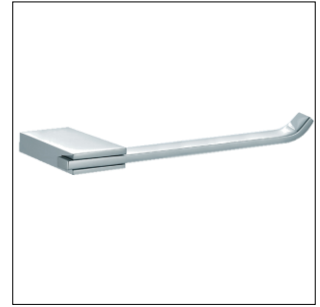

BATHROOM FITTINGS

RINNOVA TOILET ROLL HOLDER

Polished chrome on solid brass.
European inspired design.
Concealed fixing.
DIY friendly installation.
5 year warranty.

PRODUCT CODE	DESCRIPTION	QTY	PER	PCK
796CP	TOILET ROLL HOLDER CHROME	1	EA	10

RINNOVA TOWEL RAIL

Polished chrome on solid brass.
European inspired design.
600MM overall length.
Concealed fixing.
DIY friendly installation.
5 year warranty.

PRODUCT CODE	DESCRIPTION	QTY	PER	PCK
795CP600	TOWEL RAIL CHROME	1	EA	10

RINNOVA TOWEL RING

Polished chrome on solid brass
European inspired design
Concealed fixing.
DIY friendly installation.
5 year warranty.

PRODUCT CODE	DESCRIPTION	QTY	PER	PCK
793CP	TOWEL RING CHROME	1	EA	10

RINNOVA SOAP DISH

Polished chrome on solid brass with glass soap holder.
European inspired design.
Concealed fixing.
DIY friendly Installation.
5 year warranty.

PRODUCT CODE	DESCRIPTION	QTY	PER	PCK
791CP	SOAP DISH CHROME	1	EA	10