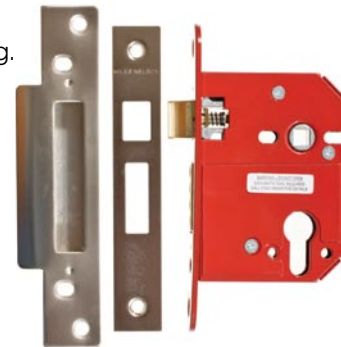

10
YEAR
WARRANTY

45mm Satin Nickel 716SN665
58mm Satin Nickel 716SN765

Euro Mortice Lock For wooden doors only

- Slim line design with anti saw rollers.
- One turn of the key dead locks the door.
- In conjunction with a door handle, the lock has a sprung latch and deadbolt lock.
- High level security.
- Manufactured to UK standards.
- Available in 45 or 58mm backset.

- Ideal for replacement, the larger lock body covers most previous installation marks.
- Optional dead locking from outside.
- Supplied with three keys.
- High specification rim for greater security.
- Easy to install with instructions enclosed.
- Available in polished chrome with 40mm or 60mm backset.

5
YEAR
WARRANTY

40mm Chrome 716CP40
60mm Chrome 716CP60

3 Lever Door Lock For wooden doors only

- Slim line design.
- One turn of the key dead locks the door.
- Suitable as replacement lock set.
- Medium level security.
- Manufactured to UK standards.
- Available in 45 or 58mm backset.

5
YEAR
WARRANTY

45mm Satin Nickel 716SN663
58mm Satin Nickel 716SN763

Fortress Mortice Lock For wooden doors only

- High security door lock.
- Certified to British Standard.
- Hardened steel anti-drill casing.
- Easy pull and twist reversible sashbolt.
- 4 revolving steel rollers resist hack-sawing.
- Available in 45 or 58mm backset.