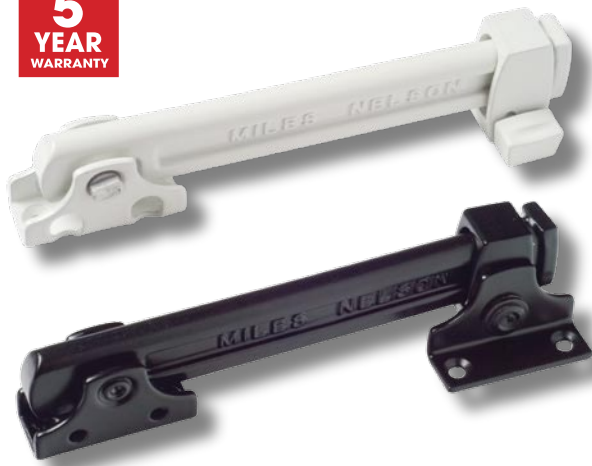

SECURE ZONE

Protecting your home and family.

Security Window Stays

- Deters unlawful entry
- Window opening restrictor - ideal for childrens bedrooms
- 3 Locking positions
- Quality construction
- DIY friendly
- Available for timber & aluminium windows

Unique glide feature: eliminates end user frustration by allowing for hands free operation.

5
YEAR
WARRANTY

Patio & Window Bolts

- Deters unlawful entry
- Secure locking function
- Quality construction
- Concealed screws for extra security
- Suitable for aluminium & timber doors
- Slimline design
- DIY friendly

Lock Rebate Set For wooden doors only

- Suitable for use on 5 lever mortice locks and Miles Nelson Euro mortice locks.
- Fits both right and left handed doors with a 12.5mm rebate.
- Quality construction.
- Easy to install.

5
YEAR
WARRANTY

Satin Nickel 716SN12

5 Lever Door Lock For wooden doors only

- Slim line design with anti saw rollers.
- One turn of the key dead locks the door.
- Suitable for through door fixing.
- High level security.
- Manufactured to UK standards.
- Available in 45 or 58mm backset.