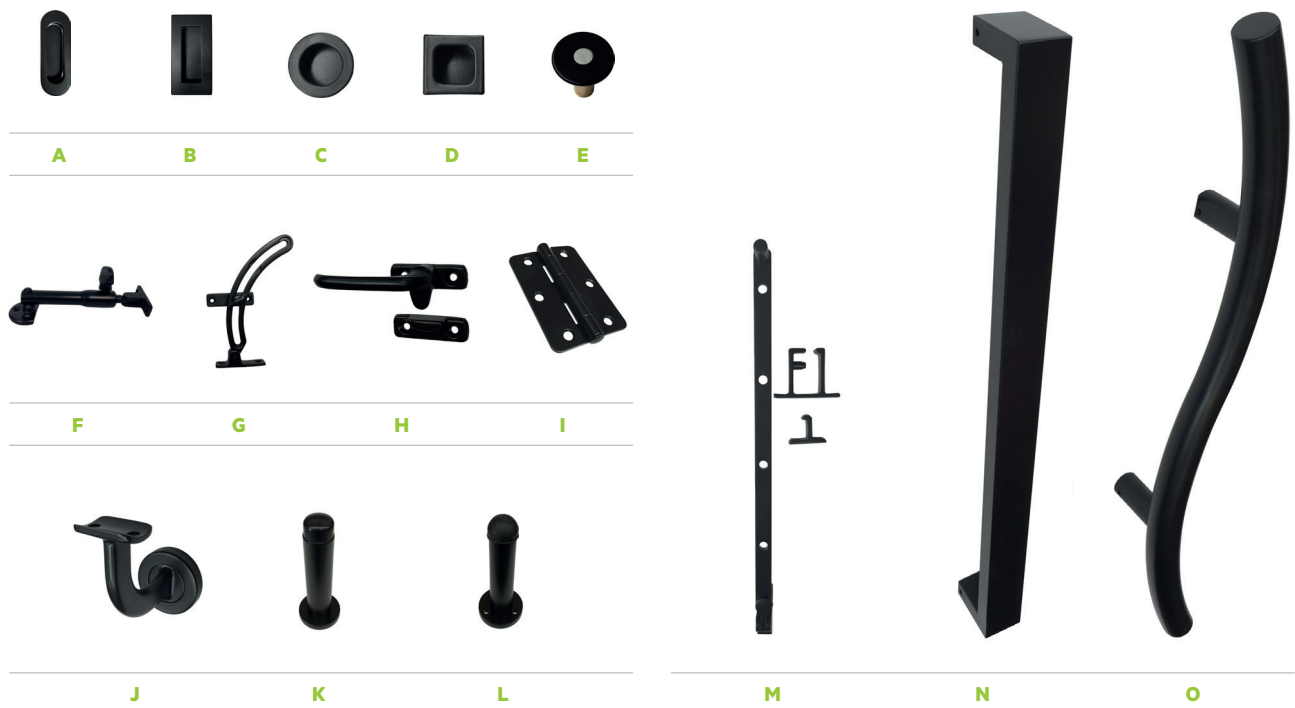

Miles Nelson®

Cut through the light

Miles Nelson's extensive new Matt Black range brings modern sophistication to your home. Hardware can be more than a functional fitting, in contemporary homes it can be a bold statement used to dramatic effect. Contrast and complement lighter spaces and create a more stylish interior with this striking new Matt Black range.

Your details

Company:

Contact person:

Delivery address:

Phone:

Order number:

Our products

DESCRIPTION	BARCODE	SKU CODE	QUANTITY
A Flush Pull – Oval Edge concealed fixing	9415800182237	732PB	
B Flush Pull – Square Edge concealed fixing	9415800182244	733PB	
C Flush Pull – Round 30mm	9415800182268	744PB30	
D Flush Pull – Square 26mm	9415800182251	748PB26	
E Dust Socket	9415800182220	314PB	
F Telescopic Stay	9415800182176	248PB	
G Quadrant Stay	9415800182145	033PB	
H Split Rail Fastener LH	9415800182152	055PBL	
H Split Rail Fastener RH	9415800182169	055PBR	
I Hinge Loose Pin Butt 90x60x2mm	9415800182275	520PBH9060	
J Bannister Bracket	9415800182886	310PB	
K Door Stop – Aluminum concealed fixing 85mm	9415800182121	202DS85APB	
L Door Stop – Aluminum face fixing 85mm	9415800182138	203PB	
M Casement Stay	9415800182183	463PB300	
N Pull Handle – Boxter 600mm	9415800182206	760SS600PB	
O Pull Handle – Asso 610mm	9415800182190	750SS610PB	