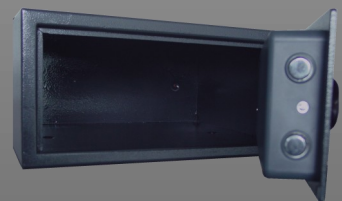

LAPTOP SAFE

Laptops are an extremely appealing item to any thief
Keep your laptop with all your data on it safe and secure
with a Secure Zone safe

- Motorized opening/locking - double bolts locking
- 3 level security
 - Personal PIN code
 - Master override code
 - Override emergency key
- LED display with 4-6 digits personal PIN code setting
- Operated by 4 AA batteries
 - Battery low signal
 - External battery pack if batteries flat
- Wrong code lockout 15 minutes - after 3 incorrect PIN codes
- Solid steel construction
 - Rust-proof surface
 - Quality powder coat finish
 - Can be wall or floor mounted
 - Commercial quality
- Dimensions
 - Height 200mm
 - Width 450mm
 - Depth 400mm
- Colour black
- Product code 2045ZH